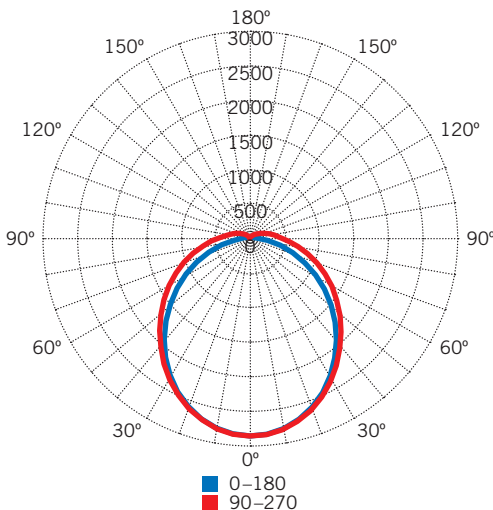

KT-VTLED90-8A-8XX-VDIM-P

VAPOR TIGHT FIXTURE

DESCRIPTION

8' 90W LED Vapor Tight Fixture | 120–277V Input | 0–10V Dimming | Premium Series

APPLICATION

Used for commercial and industrial rugged or outdoor applications

PRODUCT FEATURES

- Traditional design, narrow body, Vapor Tight fixture, suitable for rugged, demanding applications
- Powered by Keystone 0–10V dimming LED drivers
- IP65, suitable for wet location
- Smooth, diffused lens for even appearance
- Stainless steel lens clips
- 0–10V dimming, 10% minimum
- Compatible with Keystone SmartSafe emergency backups
- Ambient operating temperature: –20°C/–4°F to 50°C/122°F
- Impact resistance rating: IK10
- UL Listed 1598: Suitable for dry and damp locations
- THD: < 20%
- PF: > 0.95
- LED chip lifetime: L70 > 100,000 hours @ 25°C/77°F ambient fixture temperature
- Includes mounting hardware

PRODUCT SPECIFICATIONS

Catalog Number	Color Temperature	Nominal Length	Input Voltage	Wattage	CRI	Lumen Output	Efficacy
KT-VTLED90-8A-840-VDIM-P	4000K	8 ft.	120–277V	90W	> 82.0	11,520	128 lm/W
KT-VTLED90-8A-850-VDIM-P	5000K	8 ft.	120–277V	90W	> 82.0	11,700	130 lm/W

PHOTOMETRIC SPECIFICATIONS

LUMINOUS INTENSITY DISTRIBUTION

ZONAL LUMEN SUMMARY*

Zone	Flux (Lumens)	% Luminaire
0–20	1,372.13 lm	11.80%
0–30	2,886.53 lm	24.90%
0–40	4,680.60 lm	40.40%
0–60	8,203.60 lm	70.70%
0–80	10,497.06 lm	90.50%
0–90	11,016.61 lm	95.00%
10–90	10,659.29 lm	91.90%
20–40	3,308.48 lm	28.50%
20–50	5,149.42 lm	44.40%
40–70	4,882.44 lm	42.10%
60–80	2,293.46 lm	19.80%
70–80	934.02 lm	8.10%
80–90	519.55 lm	4.50%
90–110	437.04 lm	3.80%
90–120	514.97 lm	4.40%
90–130	546.88 lm	4.70%
90–150	568.25 lm	4.90%
90–180	582.18 lm	5.00%
110–180	145.14 lm	1.30%
0–180	11,598.79 lm	100.00%