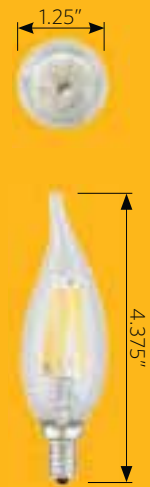

2W
ITEM #41116-UL
CANDLE FLAME TIP

4W
ITEM #41117-UL
CANDLE FLAME TIP

25 WATT 40 WATT Halogen Equivalent Candle Flame Tip

Dimmable

Product Description

Available with a clear lens, these lamps cast light in all directions, including down. Light is properly centered so chandeliers and shaded fixtures illuminate with no shadowing or dark spots.

Features

- 25,000 hrs rated life
- Dimmable
- 200 and 400 lumens
- 360 degree lighting
- No UV / No IR
- Operating temperature:
-10°C to +40°C
-24° F to +104° F

Construction

Aluminum Housing
Clear Glass Lens
E12 Base

ITEM No.	Form	Lens	Input	Base	Watts	CCT	Lumens	Rated Life (hrs)	CRI	Beam Angle	Dimming
41116-UL	Flame Tip	Clear	120V	E12	2W	2700K	200	25,000	82	360	Yes
41117-UL	Flame Tip	Clear	120V	E12	4W	2700K	400	25,000	82	360	Yes